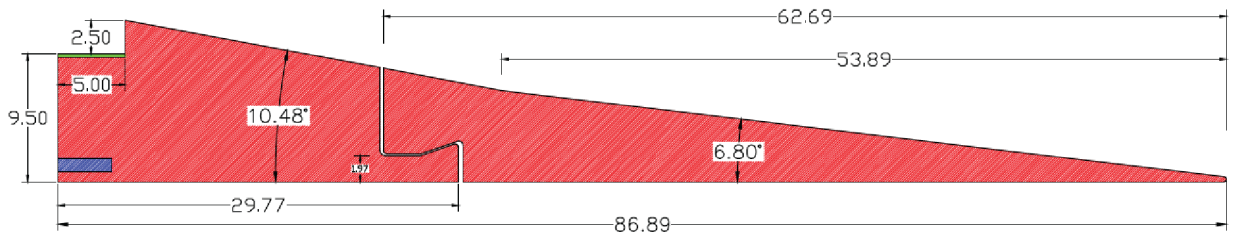

Reverse Logic Limited Custom Trailer Ramps

RLL-TR-105

RLL-TR-110

RLL-TR-114

RLL-TR-87

RLL-TR-99

RLL-99-2 Service Ramp Platform