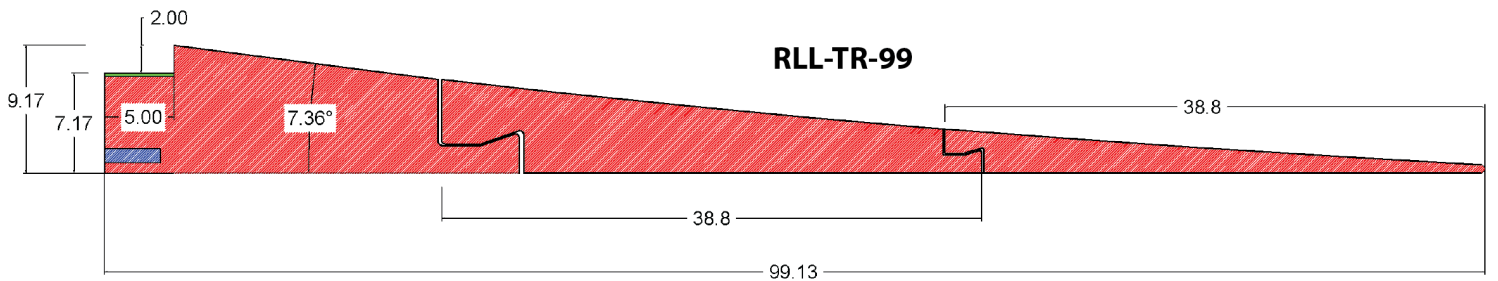

Reverse Logic Limited Custom Trailer Ramps

RLL-TR-105

RLL-TR-110

RLL-TR-114

RLL-TR-87

RLL-TR-99

RLL-99-2 Service Ramp Platform