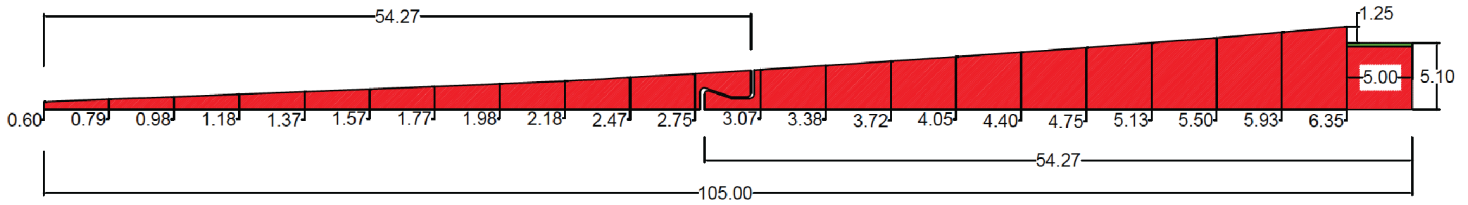

Reverse Logic Limited Custom Trailer Ramps

RLL-TR-105

RLL-TR-110

RLL-TR-114

RLL-TR-87

RLL-TR-99

RLL-99-2 Service Ramp Platform